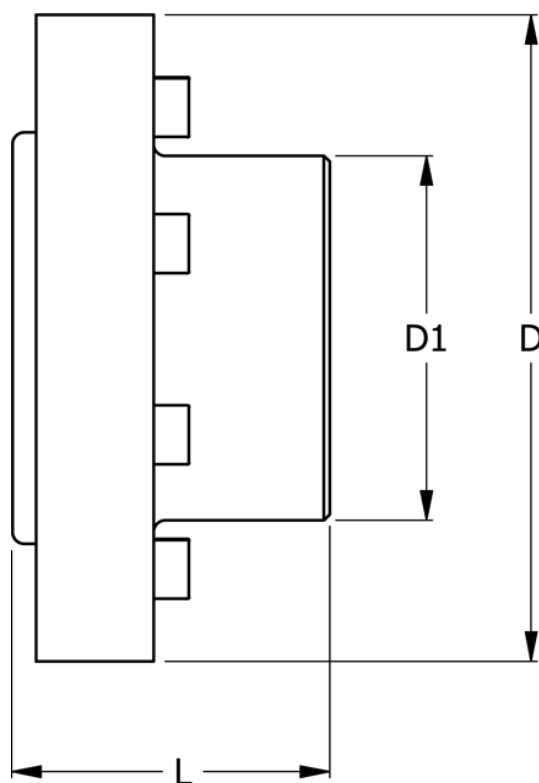

Article number: 330628005

Description: Coupling N-Eupex str. 280
Part 5 (incl. bolts) without bore

Measures

D	= 280
D1	= 180
L	= 125
Max bore	= 110
Torque (N m)	= 3900